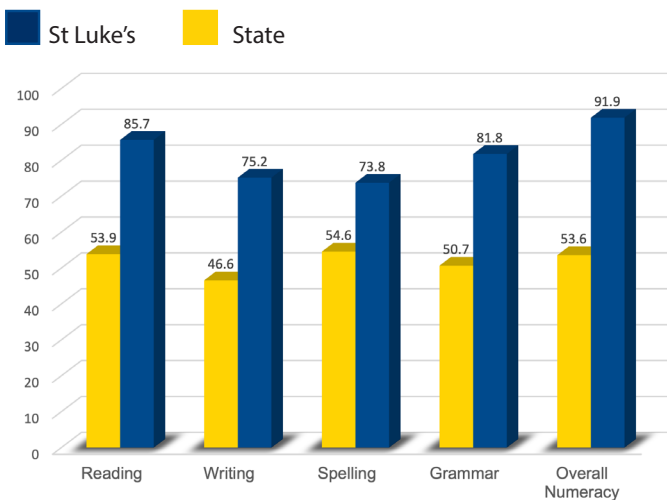

# NAPLAN Results

In all year levels in 2022, St Luke's students have achieved well above the State Average in each of the categories.

### Top 3 Bands