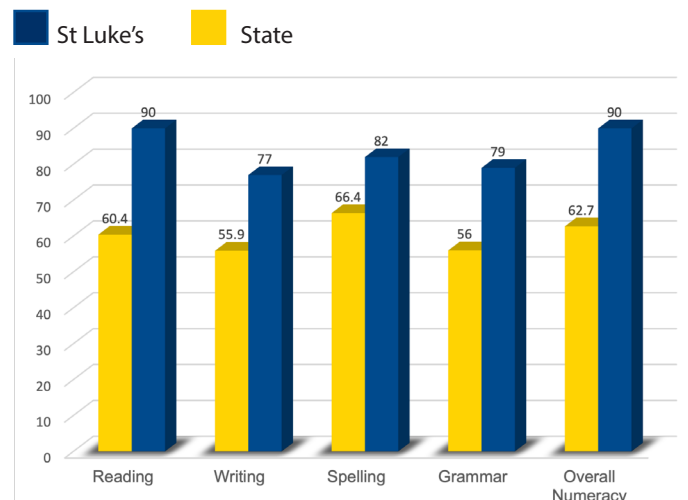

YEAR 7 2022

Top 3 Bands